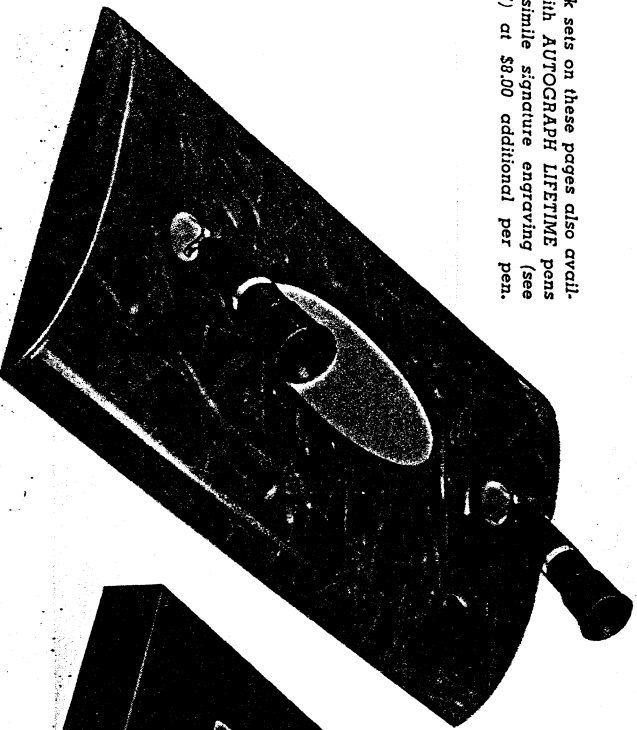

T230 BAGJS. Black Carrara. 5 x 10 inches. Gold name plate. With Black LIFETIME Pen and Desk Pencil $25.00. With two LIFETIME Pens $27.00.

T160 BUGEF. Brown Onyx. 5 x 10 inches. Gold name plate. With Brown LIFETIME Pen and Desk Pencil $25.00. With two LIFETIME Pens $27.00.

T199 ADEGO. Black Carrara. 5 x 10 inches. Gold trim. With two Black LIFETIME Pens $25.00.

All desk sets on these pages also available with AUTOGRAPH LIFETIME pens for facsimile signature engraving (see page 7) at $8.00 additional per pen.

V430 BAGJP. Green Brazilian Onyx. 5 x 10 inches. Gold name plate. With Black LIFETIME Pen and Desk Pencil $25.00. With two LIFETIME Pens $27.00.